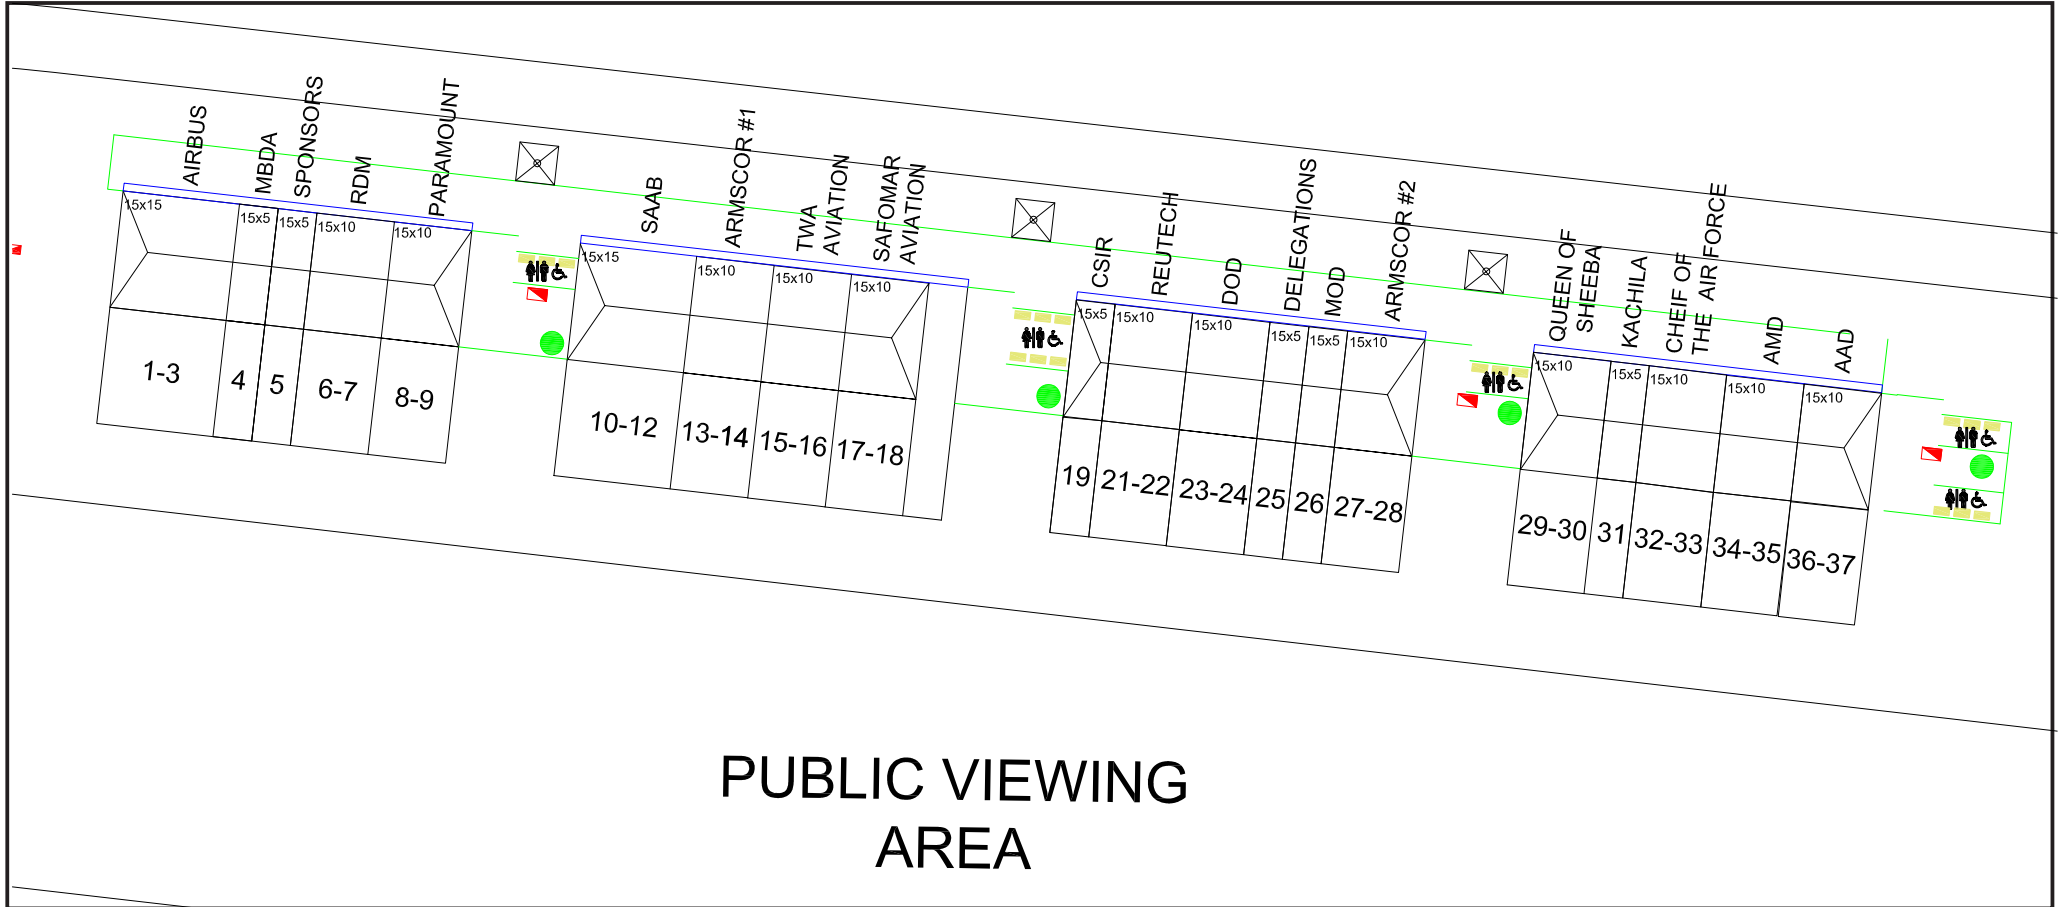

- TOILETS
- ▬ GENERATOR
- JOJO TANK

## CHALET LINE

Version 15: 31-08-2022

COPYRIGHT RESERVED