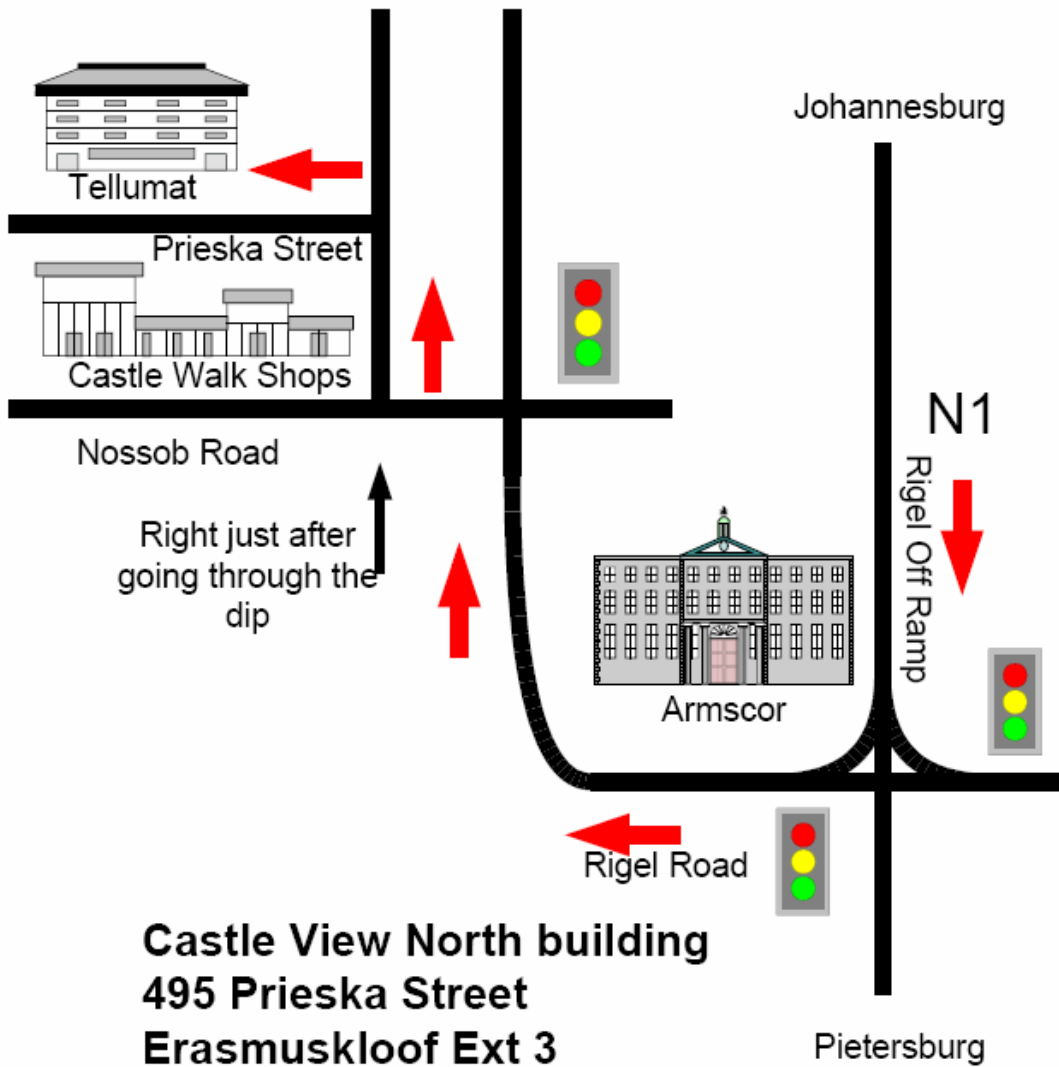

AAD DIRECTIONS

Castle View North building
495 Prieska Street
Erasmuskloof Ext 3
Pretoria,
0048